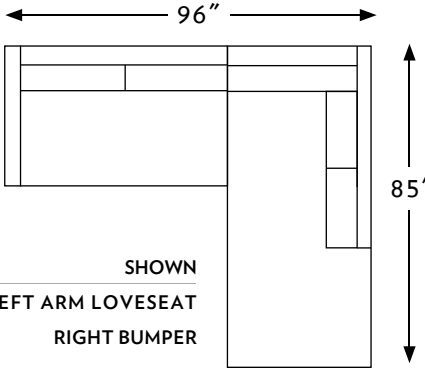

THE BEAM

595 BEAM 1:150 SCALE SHOWN

59509 CORNER CHAIR TOTAL W37" D37" H32" SEAT W22" D22" H18" ARMS --- --- ---	59511 RIGHT ARM CHAIR TOTAL W32" D37" H32" SEAT W26" D22" H18" ARMS --- --- h24"	59512 LEFT ARM CHAIR TOTAL W32" D37" H32" SEAT W26" D22" H18" ARMS --- --- h24"	59513 ARMLESS CHAIR TOTAL W26" D37" H32" SEAT W26" D22" H18" ARMS --- --- ---	59520 LOVESEAT TOTAL W63" D37" H32" SEAT W52" D22" H18" ARMS --- --- h24"
59521 RIGHT ARM LOVESEAT TOTAL W58" D37" H32" SEAT W52" D22" H18" ARMS --- --- h24"	59522 LEFT ARM LOVESEAT TOTAL W58" D37" H32" SEAT W52" D22" H18" ARMS --- --- h24"	59523 ARMLESS LOVESEAT TOTAL W52" D37" H32" SEAT W52" D22" H18" ARMS --- --- ---	59530 SOFA TOTAL W90" D37" H32" SEAT W78" D22" H18" ARMS --- --- h24"	59531 R ARM CORNER SOFA TOTAL W94" D37" H32" SEAT W79" D22" H18" ARMS --- --- h24"
59532 L ARM CORNER SOFA TOTAL W94" D37" H32" SEAT W79" D22" H18" ARMS --- --- h24"	59533 ARMLESS SOFA TOTAL W78" D37" H32" SEAT W78" D22" H18" ARMS --- --- ---	59535 APARTMENT SOFA TOTAL W80" D37" H32" SEAT W68" D22" H18" ARMS --- --- h24"	59536 RIGHT ARM SOFA TOTAL W84" D37" H32" SEAT W78" D22" H18" ARMS --- --- h24"	59537 LEFT ARM SOFA TOTAL W84" D37" H32" SEAT W78" D22" H18" ARMS --- --- h24"
59560 CHAISE TOTAL W42" D63" H32" SEAT W30" D48" H18" ARMS --- --- h24"	59561 RIGHT ARM CHAISE TOTAL W36" D63" H32" SEAT W30" D48" H18" ARMS --- --- h24"	59562 LEFT ARM CHAISE TOTAL W36" D63" H32" SEAT W30" D48" H18" ARMS --- --- h24"	59563 ARMLESS CHAISE TOTAL W30" D63" H32" SEAT W30" D48" H18" ARMS --- --- ---	59571 RIGHT BUMPER TOTAL W38" D85" H32" SEAT W22" D70" H18" ARMS --- --- ---
59572 LEFT BUMPER TOTAL W38" D85" H32" SEAT W22" D70" H18" ARMS --- --- ---	59580 LONG SOFA TOTAL W100" D37" H32" SEAT W88" D22" H18" ARMS --- --- h24"	59581 R ARM LONG SOFA TOTAL W94" D37" H32" SEAT W88" D22" H18" ARMS --- --- h24"	59582 L ARM LONG SOFA TOTAL W94" D37" H32" SEAT W88" D22" H18" ARMS --- --- h24"	59583 ARMLESS LONG SOFA TOTAL W88" D37" H32" SEAT W88" D22" H18" ARMS --- --- h24"