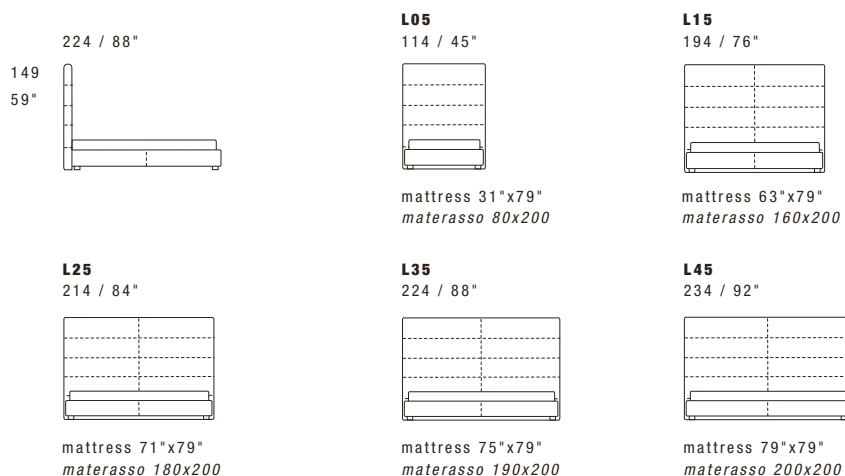

SAYONARA NIGHT

STANDARD FEATURES

- Hard wood frame.
- Headboard in polyurethane.
- Base in polyurethane covered with wadding.
- Headboard height 149 cm - 59".
- Base height 32 cm - 13".
- Wood legs height 4 cm - 1" 1/2.
- Mattress not included in the price.
- Headboard back in fabric.
- European wooden slats.
- Stitching CUC 503.

CARATTERISTICHE STANDARD

- *Struttura in legno e multistrato.*
- *Imbottitura testiera in poliuretano.*
- *Imbottitura base in poliuretano rivestito in falda.*
- *Altezza testiera 149 cm.*
- *Altezza base 32 cm.*
- *Piedi in legno altezza 4 cm.*
- *Materasso non incluso nel prezzo.*
- *Retro testiera in tessuto.*
- *Reti letto con doghe in legno.*
- *Cucitura CUC 503.*

NOTES

- Dimensions: the first figure shows sizes in centimeters, the second in inches.
- Stitching styles 500, 500C, 509C and 518 are not recommended.
- Pillows shown are not included in the price.
- Storage base available upon request.

NOTE

- *Dimensioni: la prima cifra indica i centimetri, la seconda cifra indica i pollici.*
- *Le cuciture 500, 500C, 509C e 518 non sono consigliate.*
- *I cuscini presenti in foto non sono compresi nel prezzo.*
- *Disponibile su richiesta base contenitore.*

European sizes / Misure europee