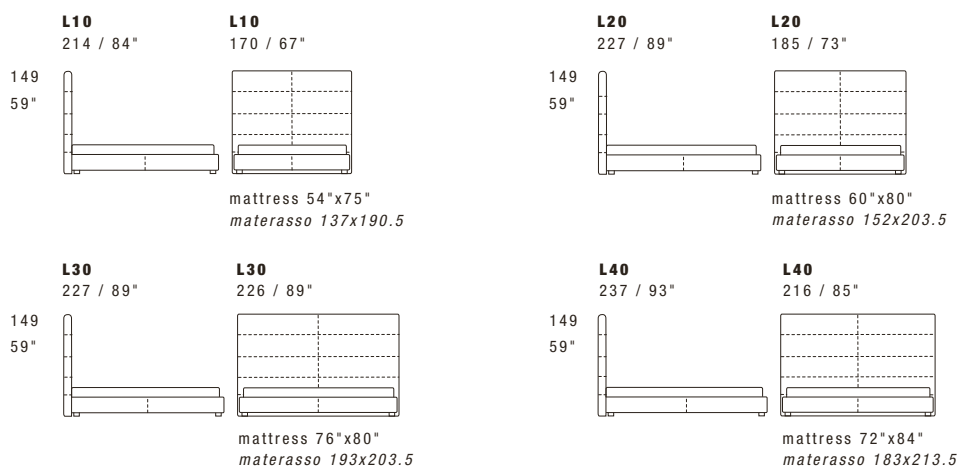

American sizes / Misure americane

LOW HEADBOARD VERSION / VERSIONE CON TESTIERA BASSA

A special metal support allows to place the slats in different positions from 2 cm - 3/4" to 18 cm - 7" from the edge of the bed base. Not available with storage base.

Una speciale piastra di supporto permette alla rete di essere abbassata in diverse posizioni, da 2 cm a 18 cm dal bordo della base. Non disponibile con base contenitore.

Version with double movement storage base, usable space height 18 cm - 7".

Versione con base contenitore a doppio movimento, spazio utile altezza 18 cm.

SPECIAL LENGTH: LUNGHEZZE SPECIALI:

Up to 10 cm + 8% - Up to 20 cm + 15%
Fino a 10 cm + 8% - Fino a 20 cm + 15%