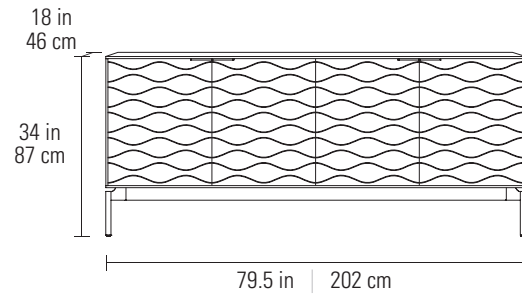

## 7629 CREDENZA

Dimensions	34H x 79.5 x 18 in 87H x 202 x 46 cm
Top Shelf Capacity	150 lbs   68 kg
Bottom Shelf Capacity	100 lbs   45 kg
Weight	346 lbs   157 kg

### Interior Compartments (x2)

Dimensions	22.5H x 38 x 16 in 57H x 97 x 41 cm
Bottom Shelf Capacity	100 lbs   45 kg

### Adjustable Shelves (x2)

Adj. Shelf Increments	1.25 in   32 mm; 7 positions
Adj. Shelf Capacity	50 lbs   23 kg

### Adjustable Drawers (x2)

Adj. Drawer Dimensions	5H x 33.5 x 12.5 in 12.5H x 86.5 x 32.5 cm
Adj. Drawer Capacity	25 lbs   11 kg

OCEAN & BRUSHED BRASS

Ripple cabinets are available in two finishes—Stone and Ocean—and two base options—Brushed Brass and Brushed Carbon.